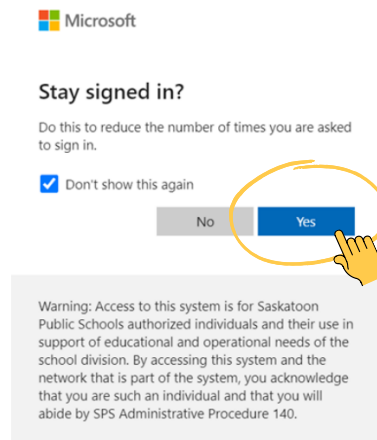

Download and sign into
Edsby
 to view your
 schedule and report cards.

GET STARTED

Download the
Edsby app
 on your mobile device
 or go to
<https://spsd.edsby.com>

Enter
yourstudent#@spsd.sk.ca
 Enter your password
 Click "Sign In"