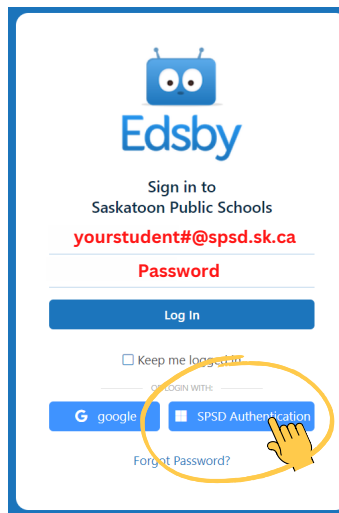

Download and sign into
Edsby
 to view your
 schedule and report cards.

GET STARTED

Download the
Edsby app
 on your mobile device
 or go to
<https://spsd.edsby.com>

Enter
yourstudent#@spsd.sk.ca
 Enter your password
 Click "Sign In"