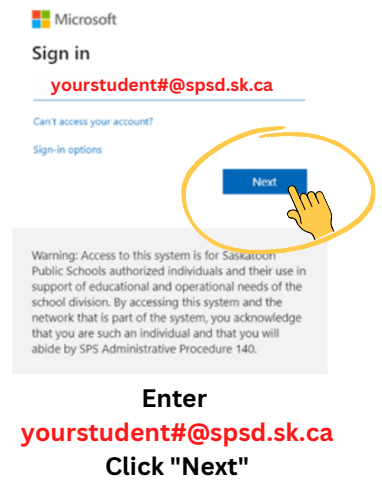

Download and sign into
Edsby
 to view your
 schedule and report cards.

GET STARTED

Download the
Edsby app
 on your mobile device
 or go to
<https://spsd.edsby.com>

Enter
yourstudent#@spsd.sk.ca
 Enter your password
 Click "Sign In"

Click "Don't show this again"
 Click "Yes"

**Welcome
 to
 Edsby**

- Find your schedule
- Check your report card
- Communicate with your teacher