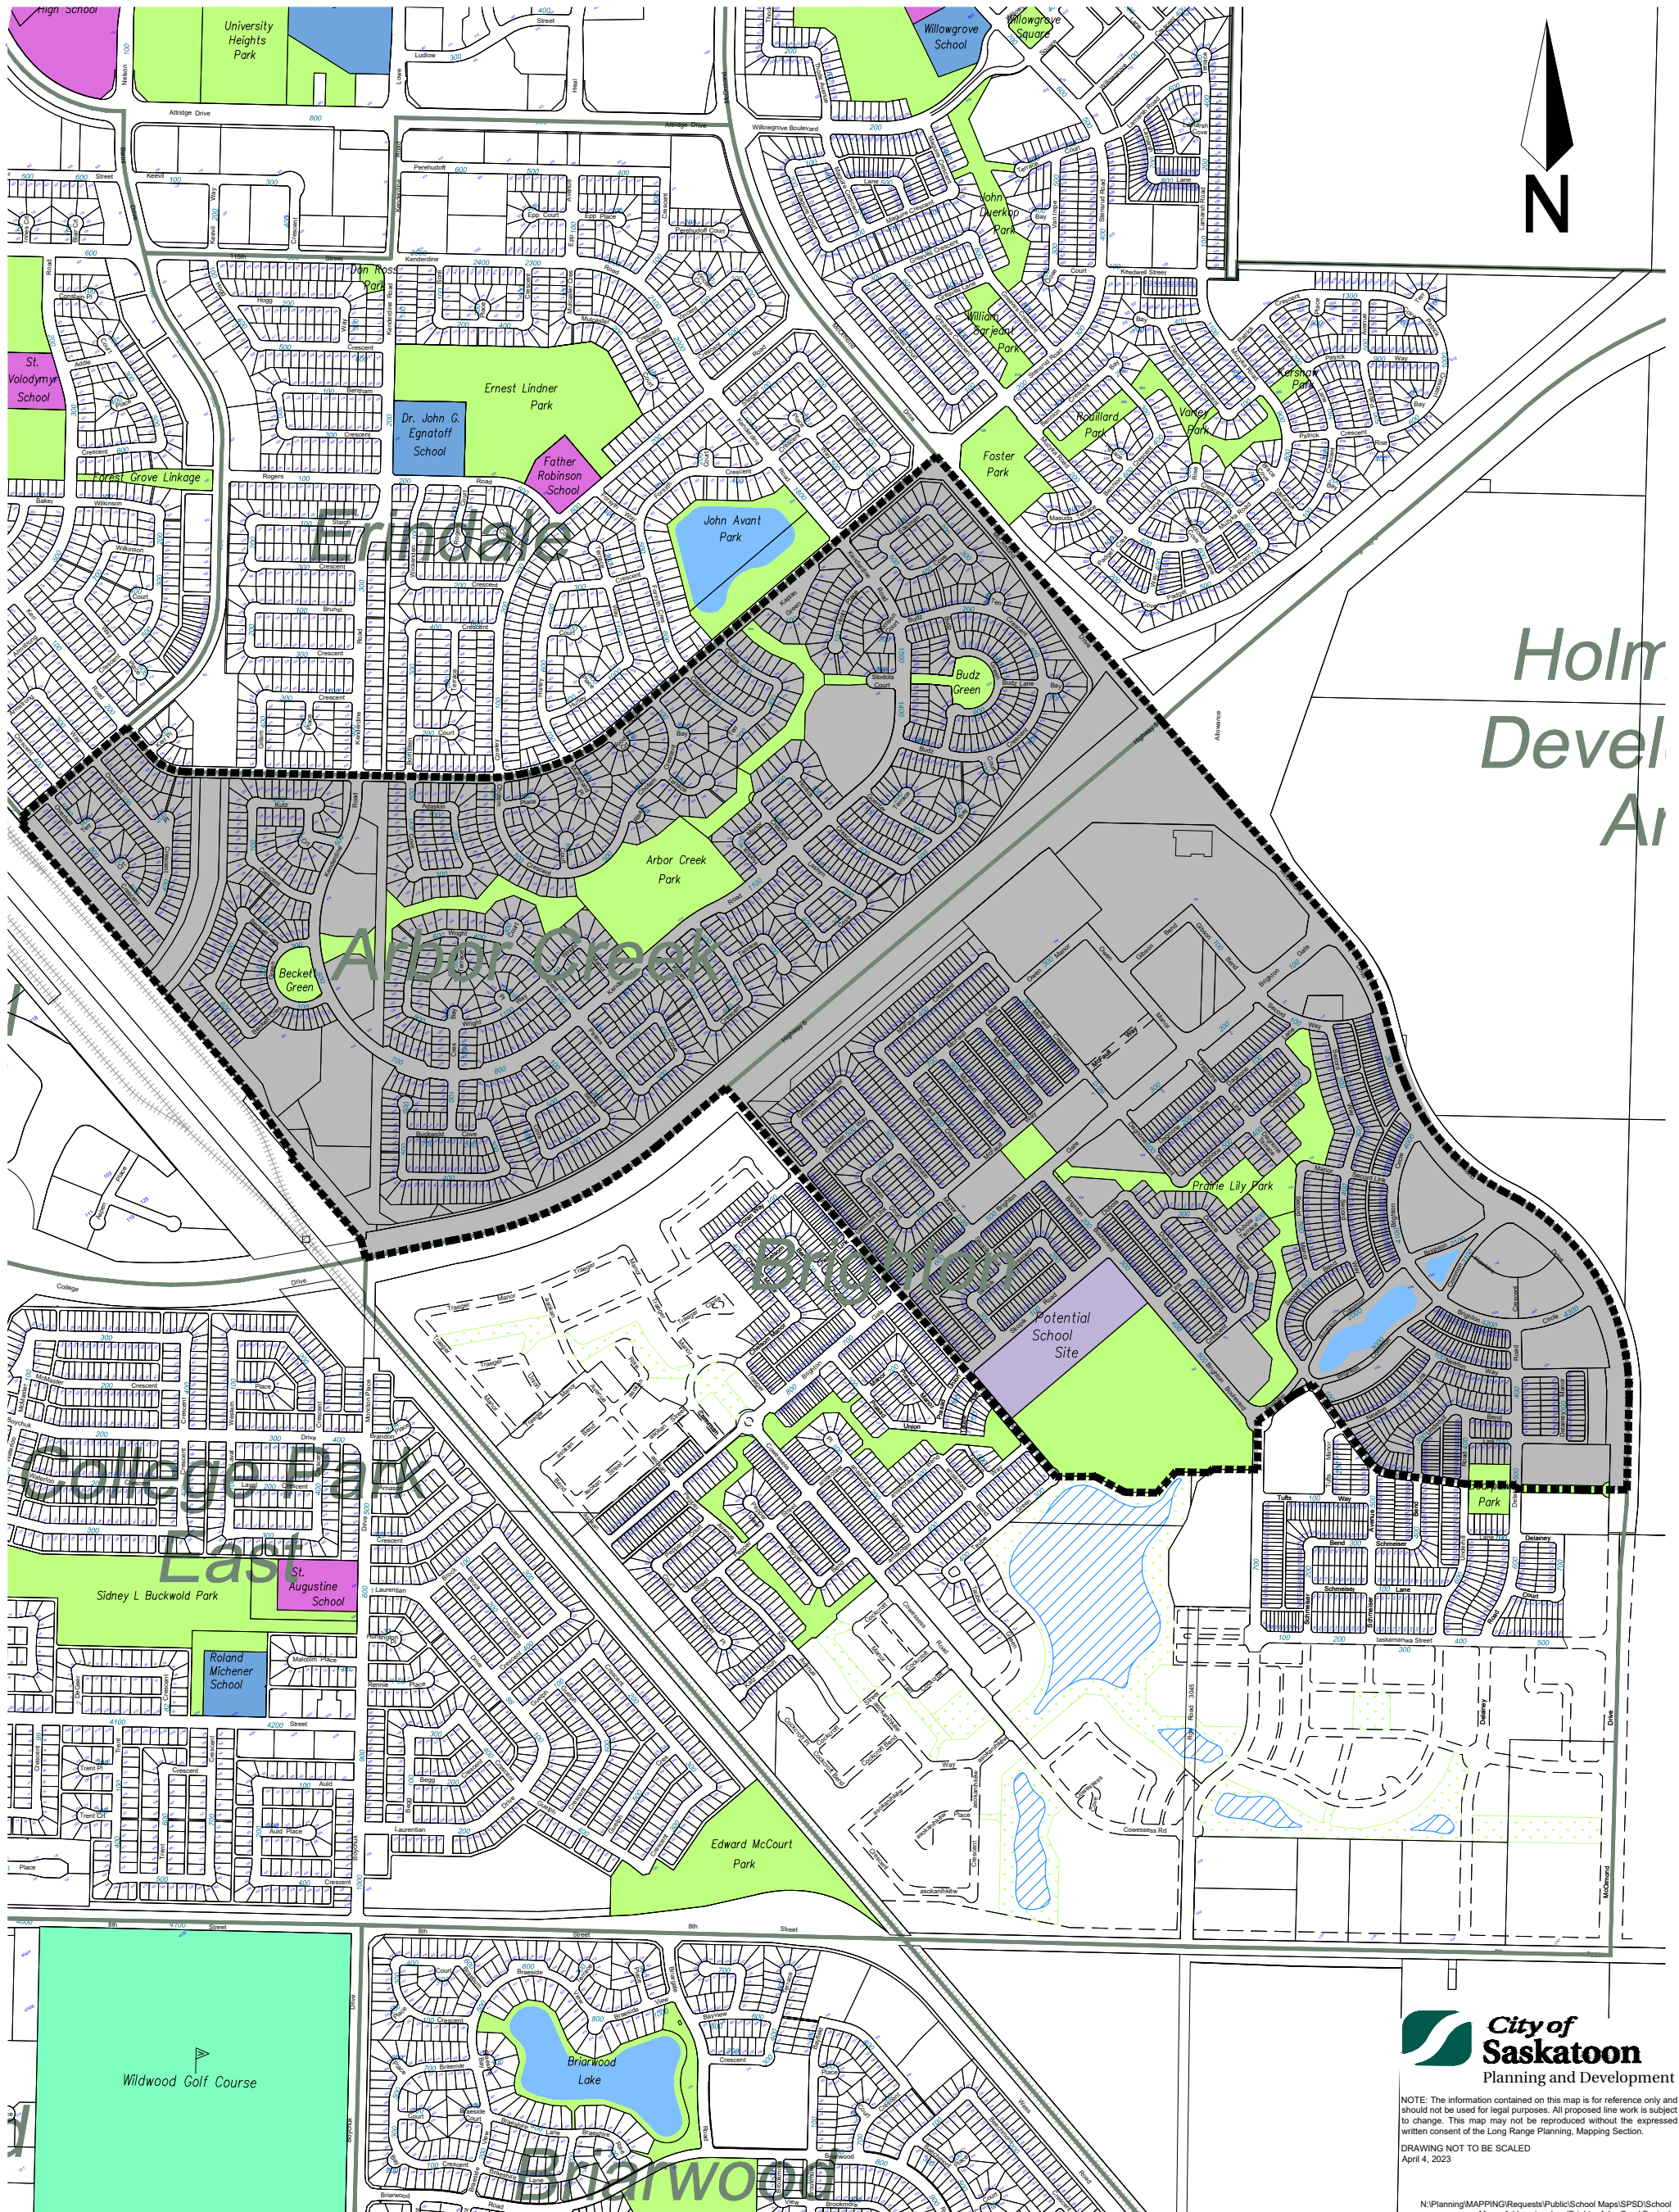

Brighton

Arbor Creek

Saskatoon Public Schools
Inspiring Learning

— Neighbourhood Boundary

▬ Busing Zone to Dr. John G. Egnatoff School

Holm
Devel
Ar

DRAWING NOT TO BE SCALED
April 4, 2023
N:\Planning\MAPPING\Requests\Public\School Maps\SPSD\School Maps_Addressing.dwg (BrightonArborCreekBusing)