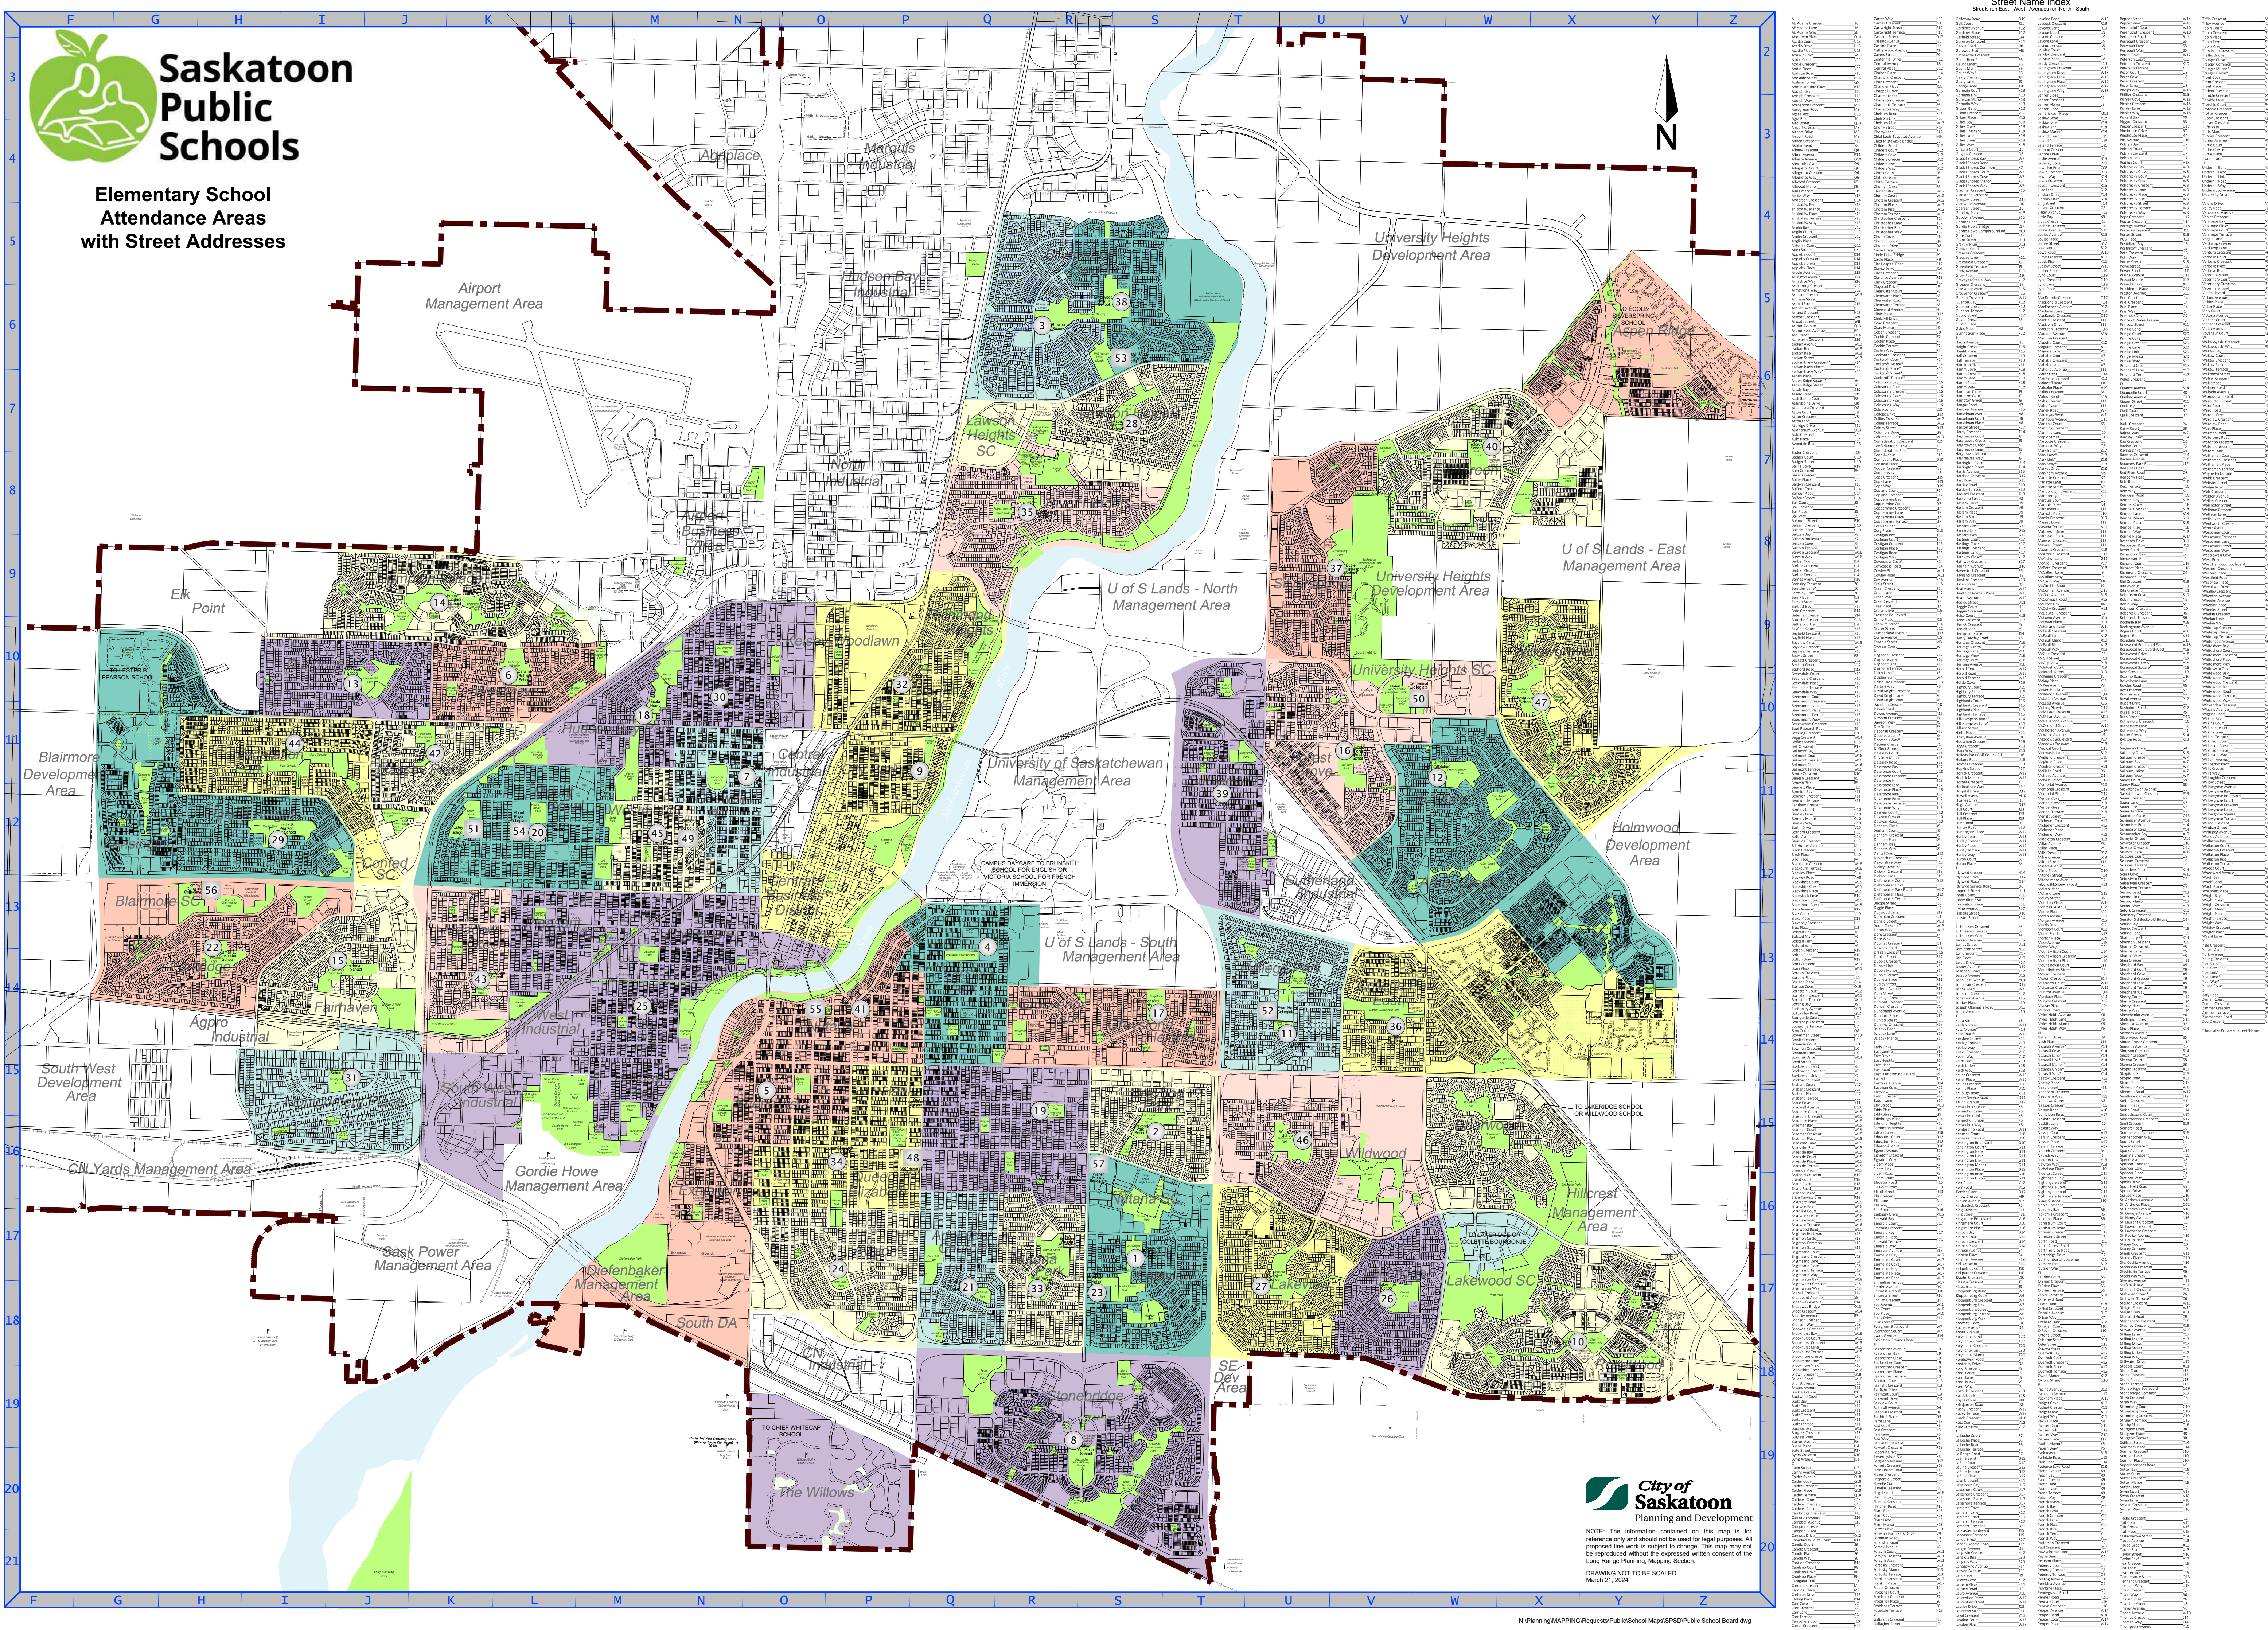

1. ÉCOLE ALVIN BUCKWOLD SCHOOL
  2. BREVOORT PARK SCHOOL
  3. BROWNELL SCHOOL
  4. BRUNSKILL SCHOOL
  5. BUENA VISTA SCHOOL
  6. CAROLINE ROBINS SCHOOL
  7. CASWELL SCHOOL
  8. CHIEF WHITECAP SCHOOL
  9. CITY PARK SCHOOL
  10. COLETTE BOURGONJE SCHOOL
  11. ÉCOLE COLLEGE PARK SCHOOL
  12. DR JOHN G. EGNATOFF SCHOOL
  13. ÉCOLE DUNDONALD SCHOOL
  14. ERNEST LINDERER SCHOOL
  15. FAIRHAVEN SCHOOL
  16. ÉCOLE FOREST GROVE SCHOOL
  17. GREYSTONE HEIGHTS SCHOOL
  18. ÉCOLE HENRY KELSEY
  19. HOLLISTON SCHOOL
  20. HOWARD COAD SCHOOL
  21. HUGH CAIRNS VC SCHOOL
  22. JAMES L. ALEXANDER SCHOOL
  23. JOHN DOLAN SCHOOL
  24. JOHN LAKE SCHOOL
  25. KING GEORGE SCHOOL
  26. LAKEVIEW SCHOOL
  27. ÉCOLE LAKEVIEW SCHOOL
  28. LAWSON HEIGHTS SCHOOL
  29. LESTER B. PEARSON SCHOOL
  30. MAYFAIR SCHOOL
  31. MONTGOMERY SCHOOL
  32. NORTH PARK WILSON SCHOOL
  33. PRINCE PHILIP SCHOOL
  34. QUEEN ELIZABETH SCHOOL
  35. ÉCOLE RIVER HEIGHTS SCHOOL
  36. ROLAND MICHENER SCHOOL
  37. ÉCOLE SILVERSPRING SCHOOL
  38. SILVERWOOD HEIGHTS SCHOOL
  39. SUTHERLAND SCHOOL
  40. SYLVIA FEDORUK SCHOOL
  41. ÉCOLE VICTORIA
  42. VINCENT MASSEY SCHOOL
  43. WP BATE SCHOOL
  44. WÄRKÖTOWN SCHOOL
  45. WESTMOUNT SCHOOL
  46. WILDWOOD SCHOOL
  47. WILLOWGROVE SCHOOL

48. ADEN BOWMAN COLLEGIATE
  49. BEDFORD ROAD COLLEGIATE
  50. CENTENNIAL COLLEGIATE
  51. ESTEY SCHOOL
  52. EVAN HARDY COLLEGIATE
  53. MARION M. GRAHAM COLLEGIATE
  54. MOUNT ROYAL COLLEGIATE
  55. NUTANA COLLEGIATE
  56. TOMMY DOUGLAS COLLEGIATE
  57. WALTER MURRAY COLLEGIATE

Street Name Index: A detailed grid listing street names and their corresponding grid coordinates (F-Z, 1-21).